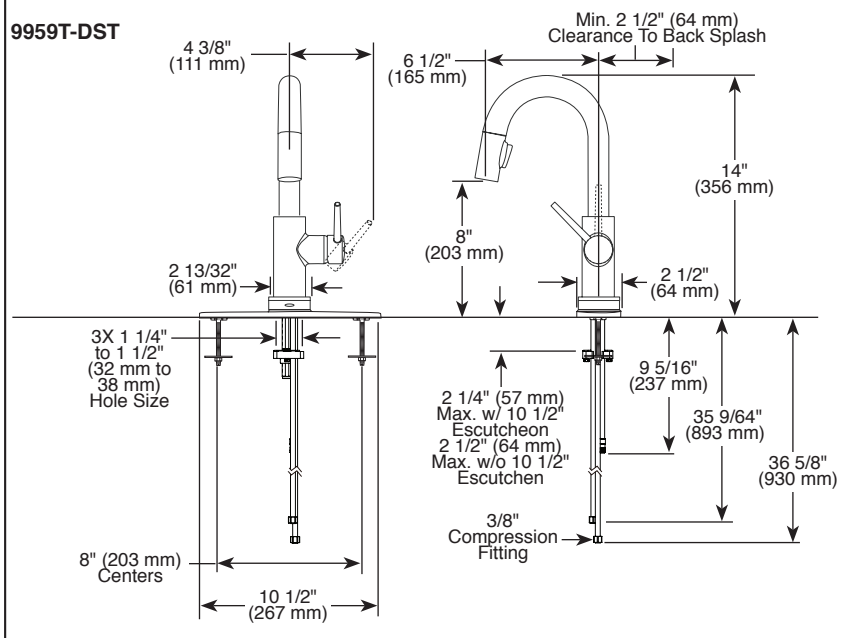

▲ Designate proper finish suffix

Delta reserves the right (1) to make changes in specifications and materials, and (2) to change or discontinue models, both without notice or obligation. Dimensions are for reference only. See current full-line price book or www.deltafaucet.com for finish options and product availability.

DSP-K-9159T-DST Rev. H