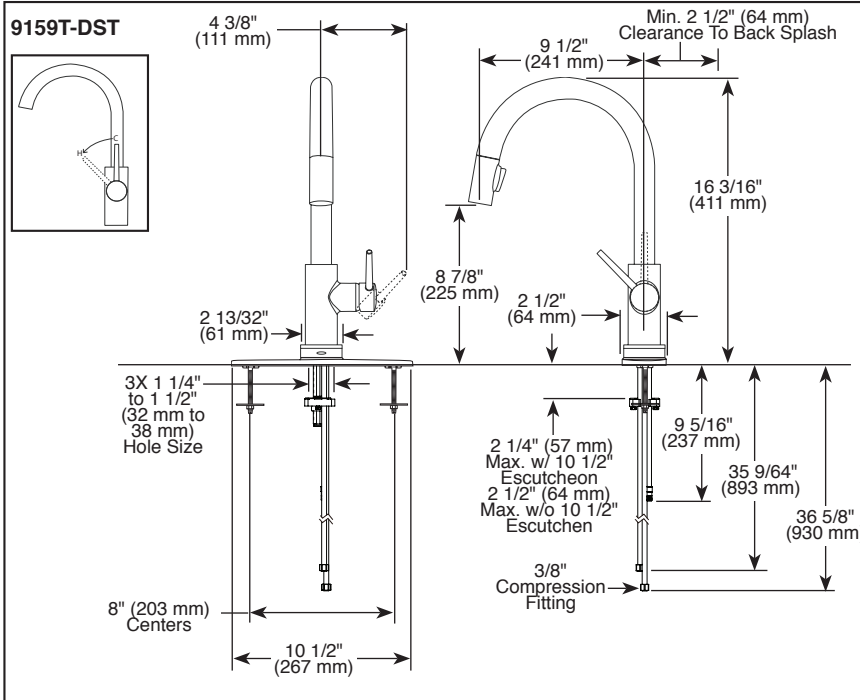

▲ Designate proper finish suffix

Delta reserves the right (1) to make changes in specifications and materials, and (2) to change or discontinue models, both without notice or obligation. Dimensions are for reference only. See current full-line price book or www.deltafaucet.com for finish options and product availability.

DSP-K-9159T-DST Rev. H