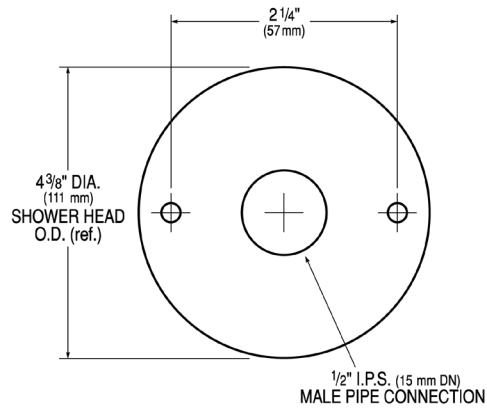

ACCESS BEHIND THE WALL
REQUIRED FOR INSTALLATION

EQUIPARTS
Repair Parts Specialists

TOLL FREE: 800-442-6622
PITTSBURGH: 412-781-9100
www.equiparts.com

That Hard to Find Part is Right Here!