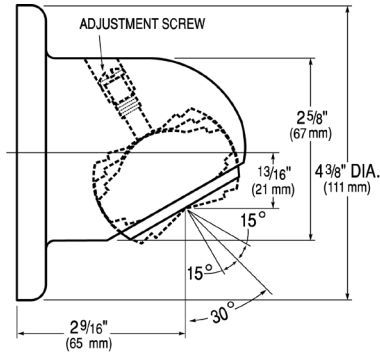

ACCESS BEHIND THE WALL
REQUIRED FOR INSTALLATION

EQUIPARTS
Repair Parts Specialists

TOLL FREE: 800-442-6622
PITTSBURGH: 412-781-9100
www.equiparts.com

That Hard to Find Part is Right Here!