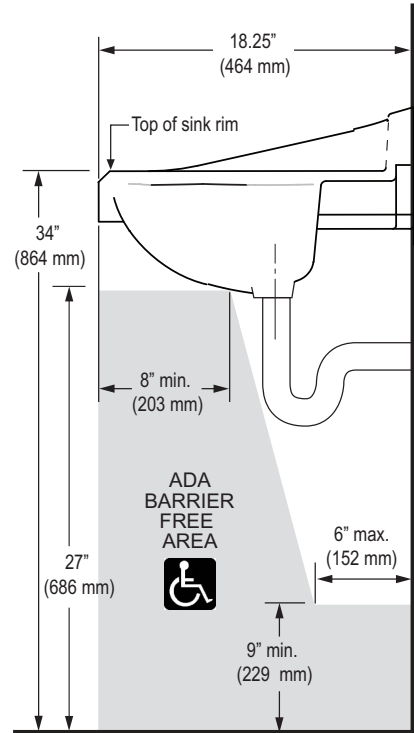

DESCRIPTION

Complete vitreous china lavatory with backsplash

- Model SS-3103-Single Hole
Code: 3873103
- Model SS-3003-4" (102 mm) Centers
Code: 3873003
- Model SS-3803-8" (203 mm) Centers
Code: 3873803

Model SS-3003 Shown

SPECIFICATIONS

Lavatory

- White vitreous china
- Wall mount
- Hanging hardware
- Backsplash
- Single hole, 4" (102 mm) and 8" (203 mm) centers
- Front overflow
- ADA compliant when mounted with deck at 34" from finished floor. See illustration for recommended ADA installation
- 20.75" (527 mm) x 18.25" (464 mm)
- Compliant to the applicable sections of ASME A112.19.2/CSA B45.1
- Carrier not included

Product Specification

Sink shall be made of vitreous china. Sink shall be wall mounted. Sink shall have an overflow. Sink shall be a 4" centerset. Sink shall be Sloan Model SS-3_03.

NOTE: All vitreous china dimensions shown in these drawings are nominal. Dimensions can vary within the tolerances established in the governing ASME A112.19.2/CSA B45.1 standard. Please take this into consideration when planning rough-in and plumbing layouts.