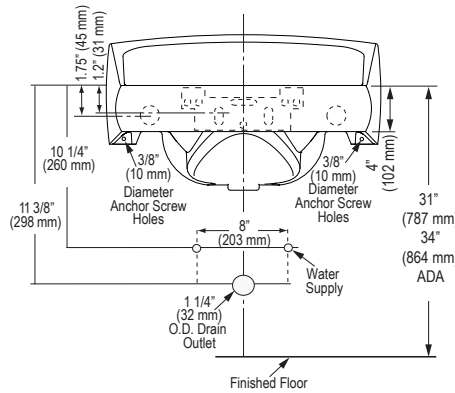

DESCRIPTION

Complete vitreous china lavatory with backsplash

- Model SS-3103-Single Hole
Code: 3873103
- Model SS-3003-4" (102 mm) Centers
Code: 3873003
- Model SS-3803-8" (203 mm) Centers
Code: 3873803

Model SS-3003 Shown

SPECIFICATIONS

Lavatory

- White vitreous china
- Wall mount
- Hanging hardware
- Backsplash
- Single hole, 4" (102 mm) and 8" (203 mm) centers
- Front overflow
- ADA compliant when mounted with deck at 34" from finished floor. See illustration for recommended ADA installation
- 20.75" (527 mm) x 18.25" (464 mm)
- Compliant to the applicable sections of ASME A112.19.2/CSA B45.1
- Carrier not included

Product Specification

Sink shall be made of vitreous china. Sink shall be wall mounted. Sink shall have an overflow. Sink shall be a 4" centerset. Sink shall be Sloan Model SS-3_03.

NOTE: All vitreous china dimensions shown in these drawings are nominal. Dimensions can vary within the tolerances established in the governing ASME A112.19.2/CSA B45.1 standard. Please take this into consideration when planning rough-in and plumbing layouts.