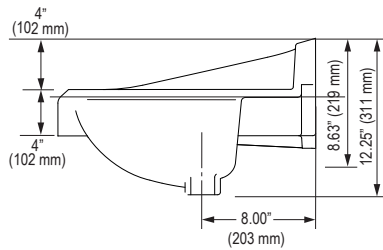

Model SS-3003 Shown

SPECIFICATIONS

Lavatory

- White vitreous china
- Wall mount
- Hanging hardware
- Backsplash
- Single hole, 4" (102 mm) and 8" (203 mm) centers
- Front overflow
- ADA compliant when mounted with deck at 34" from finished floor. See illustration for recommended ADA installation
- 20.75" (527 mm) x 18.25" (464 mm)
- Compliant to the applicable sections of ASME A112.19.2/CSA B45.1
- Carrier not included

Product Specification

Sink shall be made of vitreous china. Sink shall be wall mounted. Sink shall have an overflow. Sink shall be a 4" centerset. Sink shall be Sloan Model SS-3_03.

NOTE: All vitreous china dimensions shown in these drawings are nominal. Dimensions can vary within the tolerances established in the governing ASME A112.19.2/CSA B45.1 standard. Please take this into consideration when planning rough-in and plumbing layouts.