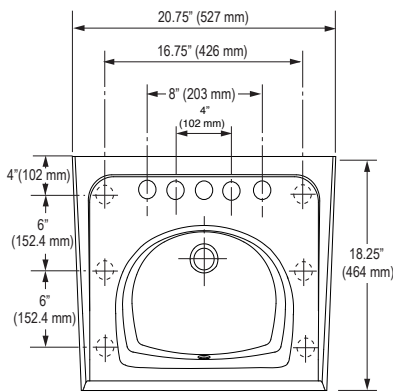

DESCRIPTION

Complete vitreous china lavatory with backsplash

- Model SS-3103-Single Hole
Code: 3873103
- Model SS-3003-4" (102 mm) Centers
Code: 3873003
- Model SS-3803-8" (203 mm) Centers
Code: 3873803

Model SS-3003 Shown

SPECIFICATIONS

Lavatory

- White vitreous china
- Wall mount
- Hanging hardware
- Backsplash
- Single hole, 4" (102 mm) and 8" (203 mm) centers
- Front overflow
- ADA compliant when mounted with deck at 34" from finished floor. See illustration for recommended ADA installation
- 20.75" (527 mm) x 18.25" (464 mm)
- Compliant to the applicable sections of ASME A112.19.2/CSA B45.1
- Carrier not included

Product Specification

Sink shall be made of vitreous china. Sink shall be wall mounted. Sink shall have an overflow. Sink shall be a 4" centerset. Sink shall be Sloan Model SS-3_03.

NOTE: All vitreous china dimensions shown in these drawings are nominal. Dimensions can vary within the tolerances established in the governing ASME A112.19.2/CSA B45.1 standard. Please take this into consideration when planning rough-in and plumbing layouts.