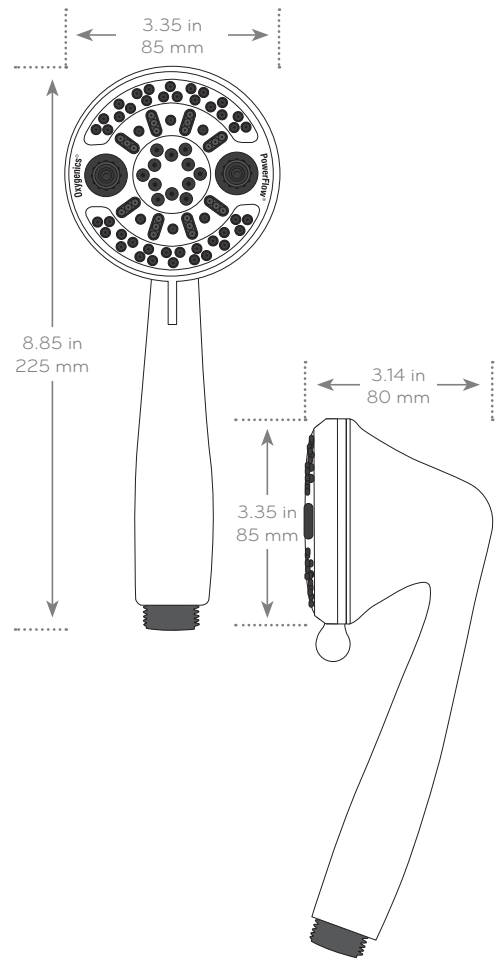

## PRODUCT SPECIFICATIONS:

**DIMENSIONS:** 3.35" x 3.14" x 8.85"

**WEIGHT:** 2 lbs.

**MAX FLOW RATE:** 1.75 GPM

**AVAILABLE FINISHES:** Chrome, Brushed Nickel

## SUGGESTED SPECIFICATION:

The multifunction shower head features 3 spray modes: Multi Oxygenics, WideStream and Massage. Shower head features non-stick internal parts coated in acetal resin to eliminate clogging and mineral build-up. Shower hose made of PVC and is 60" (152.4 cm) in length. Includes arm mount. Shower head has a 3.35" (85 mm) diameter spray face. Shower head available in chrome and brushed nickel finish and 1.75 GPM (6.6 L/min).