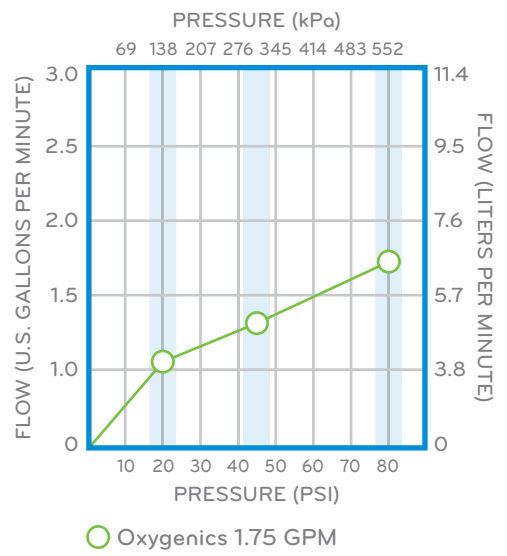

## PRODUCT SPECIFICATIONS:

**DIMENSIONS:** 3.35" x 3.14" x 8.85"

**WEIGHT:** 2 lbs.

**MAX FLOW RATE:** 1.75 GPM

**AVAILABLE FINISHES:** Chrome, Brushed Nickel

## SUGGESTED SPECIFICATION:

The multifunction shower head features 3 spray modes: Multi Oxygenics, WideStream and Massage. Shower head features non-stick internal parts coated in acetal resin to eliminate clogging and mineral build-up. Shower hose made of PVC and is 60" (152.4 cm) in length. Includes arm mount. Shower head has a 3.35" (85 mm) diameter spray face. Shower head available in chrome and brushed nickel finish and 1.75 GPM (6.6 L/min).

## CODES AND STANDARDS:

1.75 GPM products meet or exceed the following flow rate standards:

## FLOW RATE: