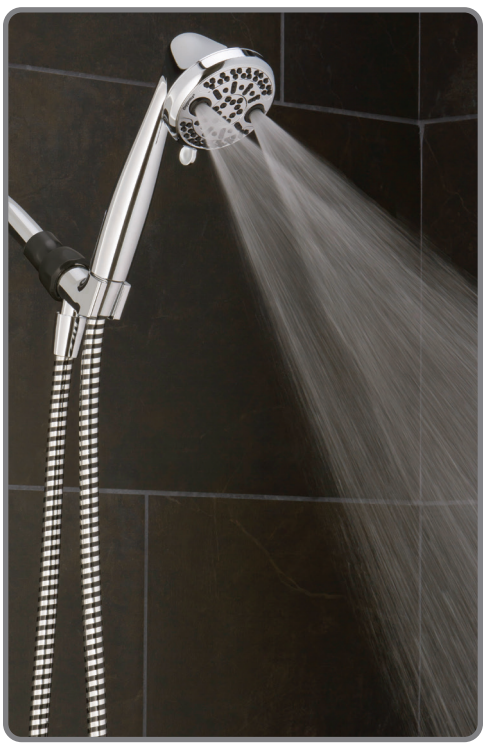

# POWERFLOW HANDHELD

-  Chrome
-  Brushed Nickel

## GENERAL DESCRIPTION:

A handheld shower built with satisfaction in mind, the PowerFlow handheld is power perfectly suited to a luxurious experience. The PowerFlow will also **SAVE WATER AND ENERGY, AND IS GUARANTEED FOR LIFE** to continue performing at the highest level.

## SUGGESTED SPECIFICATION:

The multifunction shower head features 3 spray modes: Multi Oxygenics, WideStream and Massage. Shower head features non-stick internal parts coated in acetal resin to eliminate clogging and mineral build-up. Shower hose made of PVC and is 60" (152.4 cm) in length. Includes arm mount. Shower head has a 3.35" (85 mm) diameter spray face. Shower head available in chrome and brushed nickel finish and 1.75 GPM (6.6 L/min).

## WHAT'S INCLUDED:

- + Handheld Shower
- + Holder
- + 60" Hose
- + Plumber's Tape