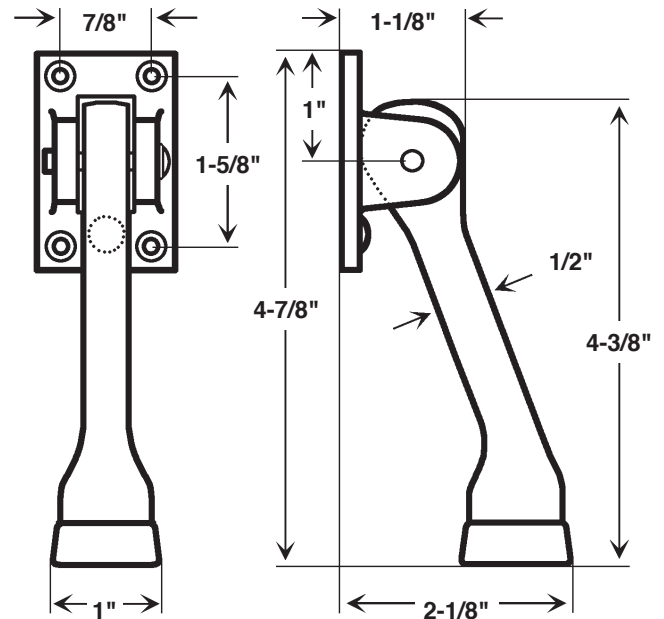

# SOLID BRASS DOOR STOPS

## Door Mounted - Kick Down

**4 Hole**

**#01168**  
Dull Chrome Door Stop

**#01169**  
Polished Brass  
Door Stop

**3 Hole**

**#01170**  
Dull Chrome Door Stop

**#01171**  
Polished Brass  
Door Stop