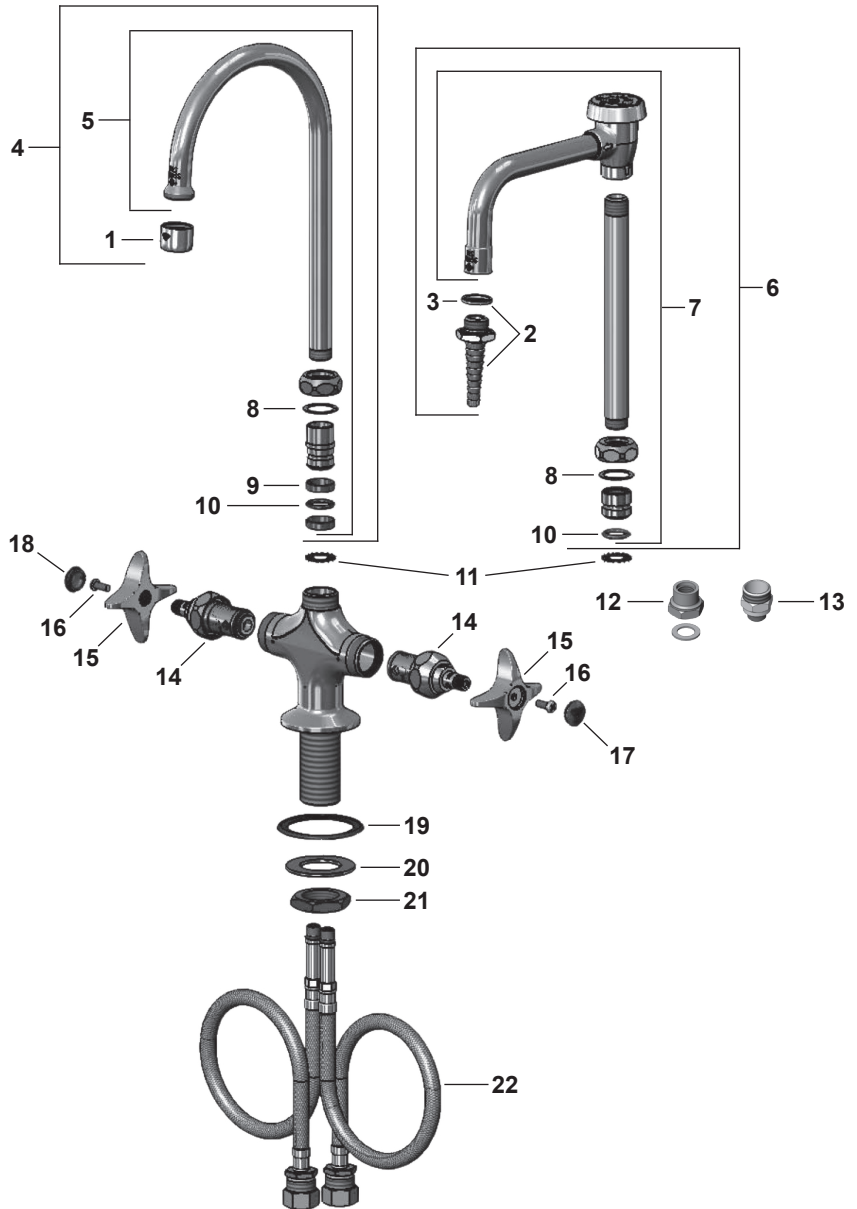

T&S FAUCET PARTS

#68393 (BL-5700-04)

#50408 (BL-5700-08)

1	#69770	2.2 GPM Female Aerator	9	#56809	Swivel Sleeves (2)
2	#82038	3/8" MIP CP Serrated Tip w/ Washer	10	#80207	O-Ring
3	#69782	Washer for Serrated Nozzle	11	#69771	Anti-Rotation Star Washer
4	#66877	5-3/4" Swivel Gooseneck Spout w/ 2.2 GPM Aerator	12	#53232	Swivel to Rigid Adapter
5	#02295	2-3/4" x 8-3/4" Rigid Gooseneck Spout	13	#52785	Rigid to Swivel Adapter
	#02297	5-1/2" x 11-1/2" Rigid Gooseneck Spout	14	#68546	N/S RH Check Stem & Barrel Assy w/ Bonnet
	#02298	5-1/2" x 12-1/2" Rigid Gooseneck Spout	15	#56755NS	New Style Cross Handle
	#02300	2-3/4" x 4-1/2" Swivel Gooseneck Spout	16	#71357E	10-32 x 1/2 Pan Head Handle Screw
	#02302	5-3/4" x 10-3/8" Swivel Gooseneck Spout	17	#65794NS	New Style Green Index (Cold Water)
	#02303	8-3/4" x 11-3/4" Swivel Gooseneck Spout	18	#65795NS	New Style Red Index (Hot Water)
6	#69781	CP V/B Swivel Spout w/ Serrated Tip	19	#69780	Deck Plate Plastic Gasket
7	#82037	5-5/8" x 8-7/8" Rigid V/B Spout	20	#02274	Body Washer
	#86749	8-5/8" x 8-7/8" Rigid V/B Spout	21	#02275	Brass Lock Nut
	#68915	5-5/8" x 9-1/8" Swivel V/B Spout	22	#56687	18" Flex Supply Hoses (2)
8	#57052	Swivel Washer			