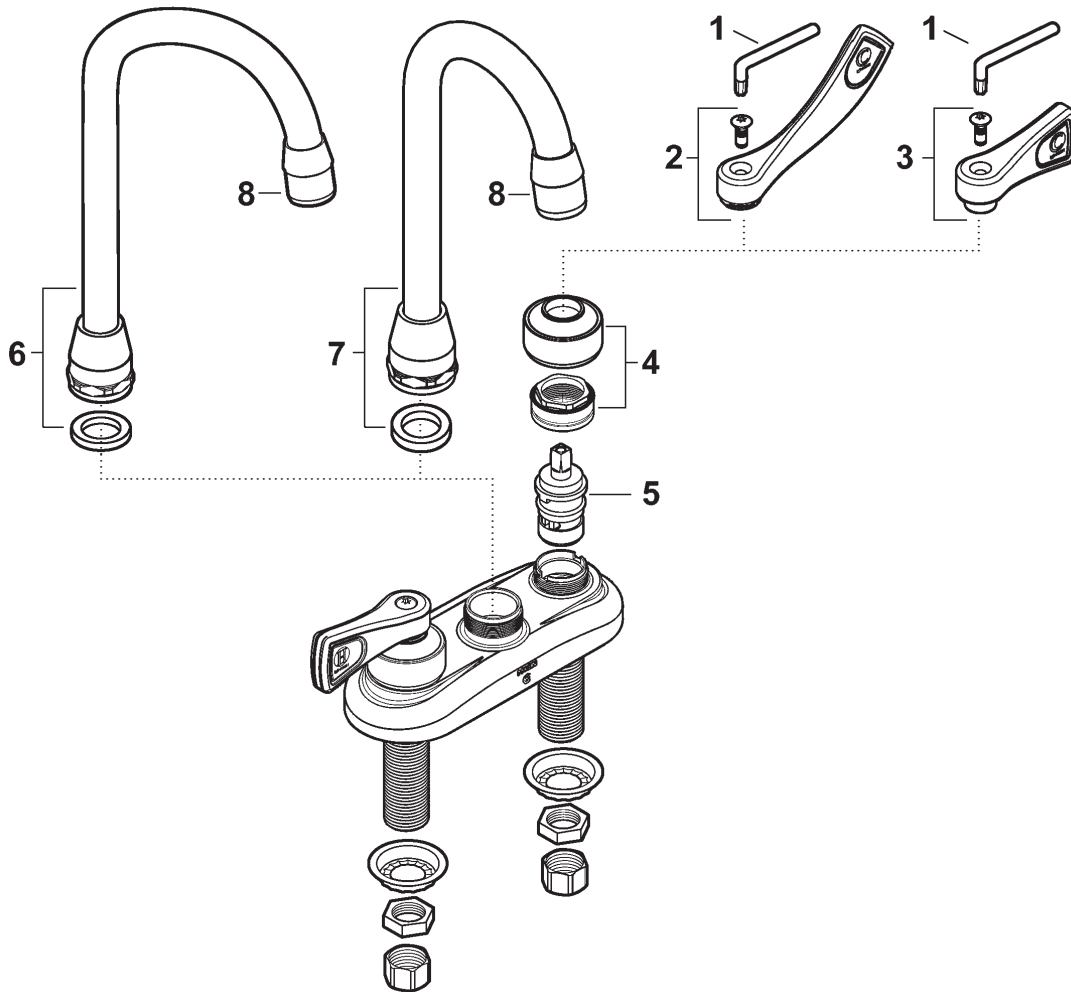

#84355 (8278)

#84521 (8270)

1	#12522	Torx Hex Key	5	#83276	Cold Cartridge
2	#86486	Cold Blade Handle Kit		#83277	Hot Cartridge
	#86487	Hot Blade Handle Kit	6	#12530	5-1/4" Spout Kit
3	#83274	Cold Lever Handle Kit	7	#12523	3-5/8" Spout Kit
	#83275	Hot Lever Handle Kit		#89461	Aerator 0.5 GPM
4	#12515	Handle Hub Kit	8	#89462	Aerator 1.5 GPM
				#12516	Aerator 2.2 GPM