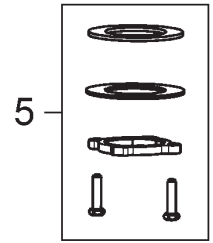

# CHICAGO FAUCET

**#85293**  
(431-ABCP)

**#85294**  
(432-ABCP)

1	<b>#69730</b>	Single Lever Faucet Handle	5	<b>#69732</b>	Mounting Hardware Kit
2	<b>#88958</b>	Ceramic Cartridge	6	<b>#87946</b>	Flange Assembly - Black
3	<b>#67046</b>	1.5 GPM 13/16-27 Male Aerator	7	<b>#82642</b>	Spray Hose Assembly
4	<b>#69731</b>	Cover Plate Assembly			