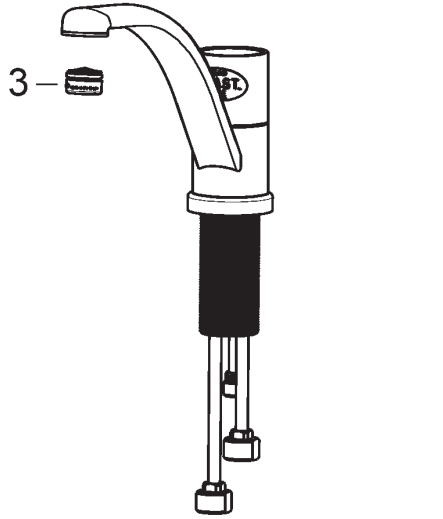

# CHICAGO FAUCET

**#85293**  
(431-ABCP)

**#85294**  
(432-ABCP)

1	<b>#69730</b>	Single Lever Faucet Handle	5	<b>#69732</b>	Mounting Hardware Kit
2	<b>#88958</b>	Ceramic Cartridge	6	<b>#87946</b>	Flange Assembly - Black
3	<b>#67046</b>	1.5 GPM 13/16-27 Male Aerator	7	<b>#82642</b>	Spray Hose Assembly
4	<b>#69731</b>	Cover Plate Assembly			