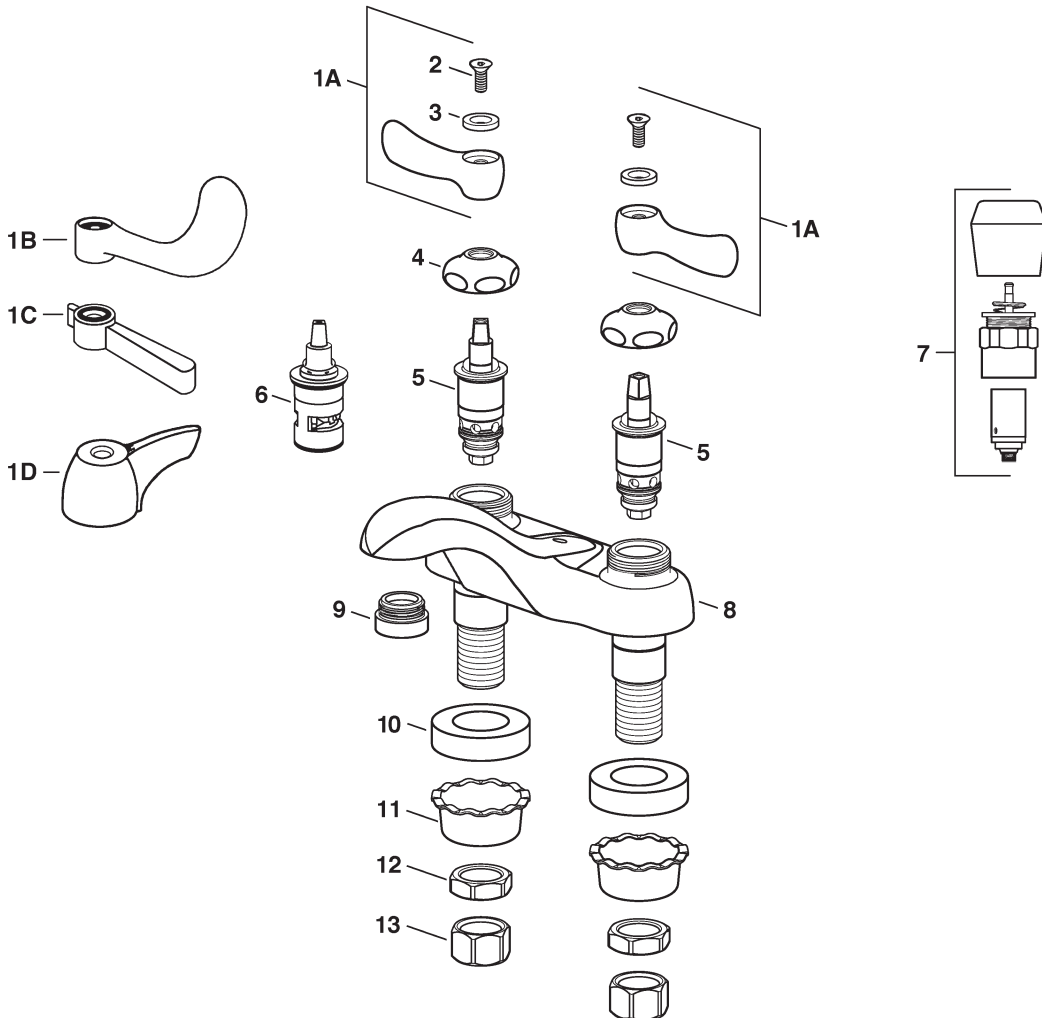

CHICAGO FAUCET

CHICAGO
FAUCETS

#55050 (802-VCP)

#55057 (802-V1000ABCP)

#55065 (802-V665CP)

1A #59860H Hot Lever Handle Assembly #59860C Cold Lever Handle Assembly	3 #51302 Red Index Button #51303 Blue Index Button	7 #44978 Metering Retro Fit Kit
1B #46150 Hot 4" Institutional Handle #46151 Cold 4" Institutional Handle	4 #04719 Cap	8 Valve Body (<i>Not sold Sep.</i>)
1C #46146 Hot Lever Handle #46147 Cold Lever Handle	5 #45533 RH Quatum Cartridge #45534 LH Quatum Cartridge	9 #81223 Sofftlo Outlet
1D #46142 Hot Canopy Handle #46143 Cold Canopy Handle	6 #55184 RH Short Ceramic Cartridge #55183 LH Short Ceramic Cartridge	10 #56292 Spacer Washer
2 #45484E 10-32 x 3/4 Oval Head Screw		11 #55784OEM Deep Basin Rosette
		12 #83680 Locknut
		13 #52656 Coupling Nut