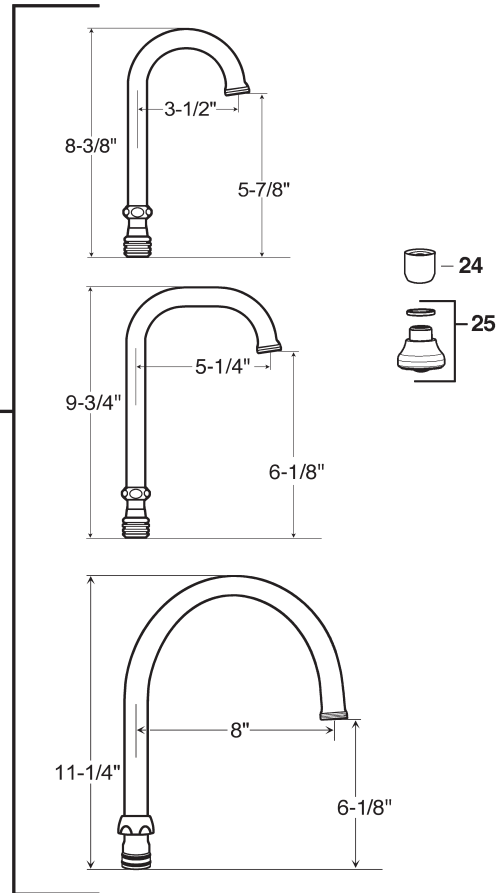

# CHICAGO FAUCET

**#59900** (786-E3CP)

**#80338** (786-CP)

1 <b>#45483E</b> Screw-Old Style 10/32 x 1/2	10 <b>#85685</b> Cap Nut - New Style	19 <b>#85698</b> New Style Spout Base Escutcheon
<b>#45484E</b> Screw-New Style 10/32 x 3/4	11 <b>#45537</b> RH Quatum Cartridge	20 <b>#54613</b> Old Style Spout Base Escutcheon
2 <b>#51302</b> Red Index Button	<b>#45538</b> LH Quatum Cartridge	21 <b>#85699</b> Spout Escutcheon Washer
<b>#51303</b> Blue Index Button	<b>#51695</b> RH Ceramic Quatum Cartridge	22 <b>#81965</b> C-Washer
<b>#83217</b> 4" Institutional Handles (Pair)	<b>#58094</b> LH Ceramic Quatum Cartridge	<b>#44004</b> 3-1/2" Swing/Rigid Spout
3 <b>#46150</b> Hot 4" Institutional Handle	12 <b>#54946</b> Locknut	23 <b>#45460</b> 5-3/8" Swing/Rigid Spout
<b>#46151</b> Cold 4" Institutional Handle	13 <b>#54206</b> Brass Washer	<b>#02352</b> 8" Swing/Rigid Spout
4 <b>#46630</b> Escutcheon Nut	14 <b>#51223</b> Rubber Washer	<i>For other spout options, call for assistance</i>
5 <b>#85431</b> New Style Escutcheon	15 <b>#SP050</b> Steel Washer	24 <b>#50010</b> Softflo Aerator
6 <b>#46631</b> Old Style Escutcheon	16 <b>#54952</b> Locknut	25 <b>#80176</b> Rose Spray Aerator 3/8" Male IPS - Need Adaptor
7 <b>#85670</b> Retaining Clip	17 <b>#85696</b> Spout Escutcheon Kit	26 <b>Call For Assistance</b>
8 <b>#50946</b> Cap Nut - Old Style	18 <b>#85697</b> Wave Washer	27 <b>#50846</b> 1/2" Brass Supply Nut
9 <b>#85431</b> Sealing Washer		