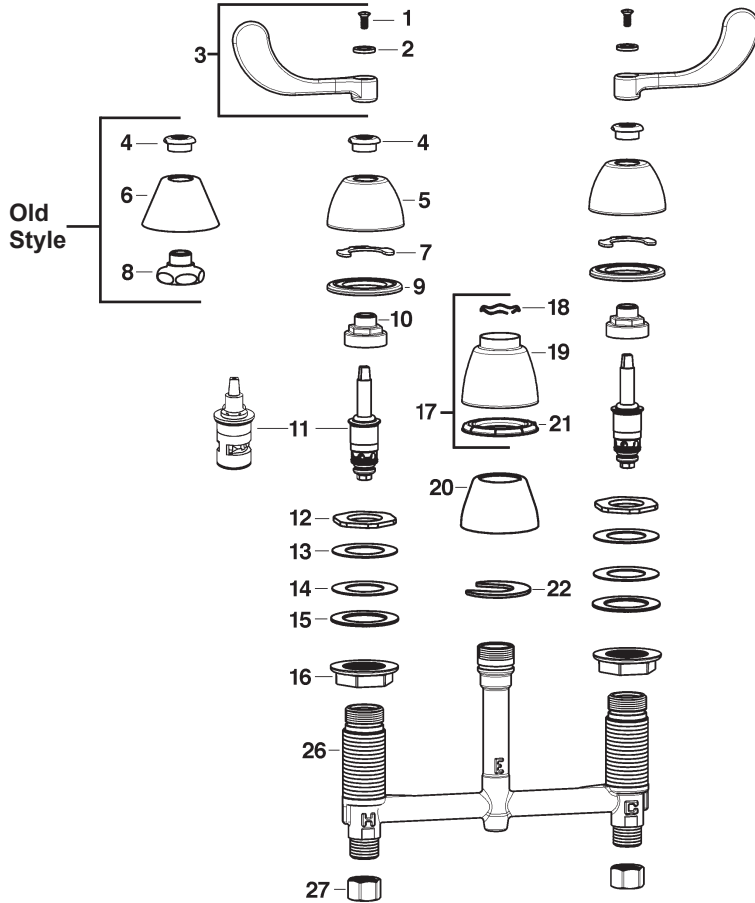

# CHICAGO FAUCET

**#59900** (786-E3CP)

**#80338** (786-CP)

1 <b>#45483E</b> Screw-Old Style 10/32 x 1/2	10 <b>#85685</b> Cap Nut - New Style	19 <b>#85698</b> New Style Spout Base Escutcheon
<b>#45484E</b> Screw-New Style 10/32 x 3/4	11 <b>#45537</b> RH Quatum Cartridge	20 <b>#54613</b> Old Style Spout Base Escutcheon
2 <b>#51302</b> Red Index Button	<b>#45538</b> LH Quatum Cartridge	21 <b>#85699</b> Spout Escutcheon Washer
<b>#51303</b> Blue Index Button	<b>#51695</b> RH Ceramic Quatum Cartridge	22 <b>#81965</b> C-Washer
<b>#83217</b> 4" Institutional Handles (Pair)	<b>#58094</b> LH Ceramic Quatum Cartridge	<b>#44004</b> 3-1/2" Swing/Rigid Spout
3 <b>#46150</b> Hot 4" Institutional Handle	12 <b>#54946</b> Locknut	23 <b>#45460</b> 5-3/8" Swing/Rigid Spout
<b>#46151</b> Cold 4" Institutional Handle	13 <b>#54206</b> Brass Washer	<b>#02352</b> 8" Swing/Rigid Spout
4 <b>#46630</b> Escutcheon Nut	14 <b>#51223</b> Rubber Washer	<i>For other spout options, call for assistance</i>
5 <b>#85431</b> New Style Escutcheon	15 <b>#SP050</b> Steel Washer	24 <b>#50010</b> Softflo Aerator
6 <b>#46631</b> Old Style Escutcheon	16 <b>#54952</b> Locknut	25 <b>#80176</b> Rose Spray Aerator 3/8" Male IPS - Need Adaptor
7 <b>#85670</b> Retaining Clip	17 <b>#85696</b> Spout Escutcheon Kit	26 <b>Call For Assistance</b>
8 <b>#50946</b> Cap Nut - Old Style	18 <b>#85697</b> Wave Washer	27 <b>#50846</b> 1/2" Brass Supply Nut
9 <b>#85431</b> Sealing Washer		