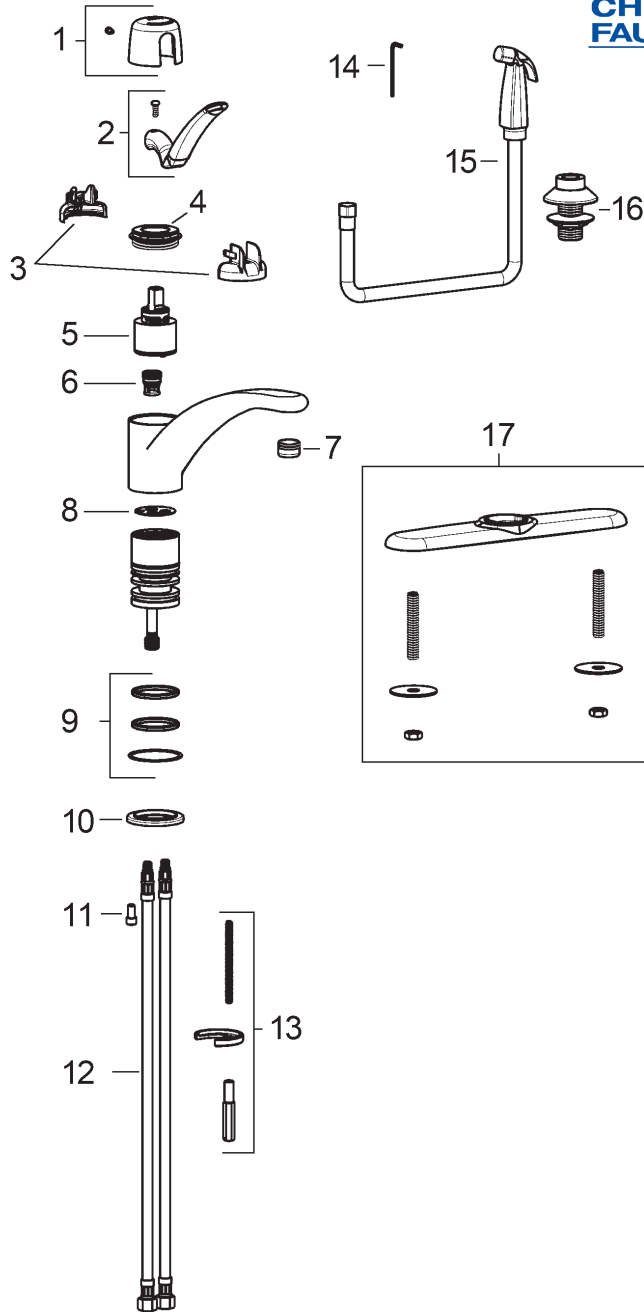

CHICAGO FAUCET

#58121
(2300-8ABCP)

#59824
(2301-8ABCP)

1	#66169	Cap and Screw Assembly	10	#51535	Faucet Spacer Plate
2	#85034	Lever Handle 4-5/8"	11	#69734	1/4-20 x 1/2 Phillips Head Screw
3	#82560	Cartridge Spin Cap Assembly	12	#89659	3/8" Comp S.S. Flexible Supply Hose
4	#82561	Hold Down Nut	13	#69735	Faucet Mounting Kit
5	#81017	Single Lever Cartridge	14	#38623	Hex Key
6	#58187	Diverter Assembly	15	#82642	Spray Hose Assembly
7	#81223	2.2 GPM 13/16-27 Male Aerator	16	#87946	Spray Holder/Black Flange Assembly
8	#69733	40mm Cartridge Gasket	17	#80745	8" Cover Plate with Stud Mount
9	#81240	Quad Rings & Slip Washer			