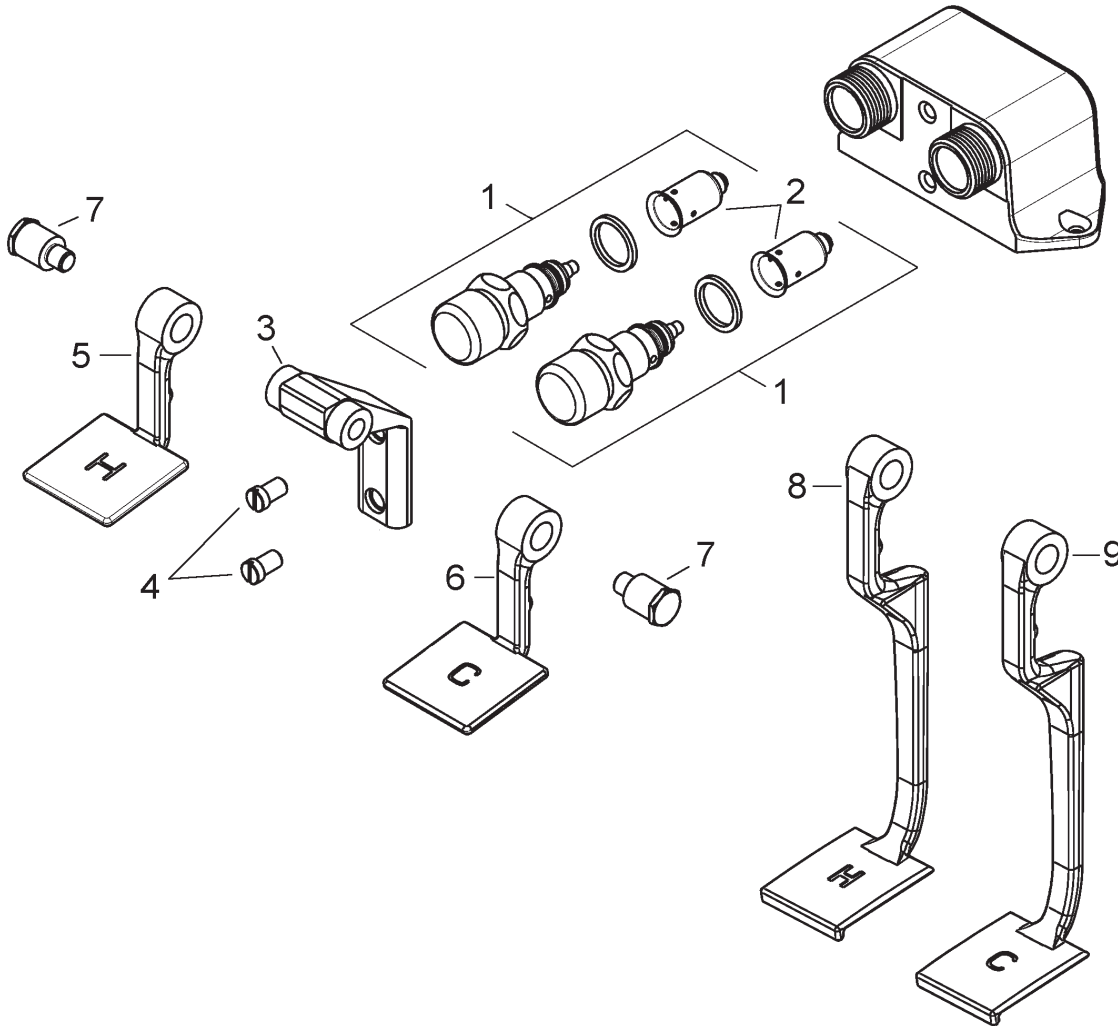

CHICAGO FAUCET

#56308 (625-ABCP)
Fast Close with Short Pedals

#89636 (625-SLOABCP)
Slow Close with Short Pedals

#46843 (625-LPABCP)
Fast Close with Long Pedals

#46844 (625-LPABCP)
Slow Close with Long Pedals

1	#52138 #82798	Metering Cartridge - Fast Close Metering Cartridge - Slow Close	5	#80192	Hot Short Pedal
2	#58020 #45932	Dashpot - Fast Dashpot - Slow	6	#80191	Cold Short Pedal
3	#66317	Bracket	7	#88824	Bolt
4	#51871	Screws	8	#85677	Hot Long Pedal
			9	#85678	Cold Long Pedal