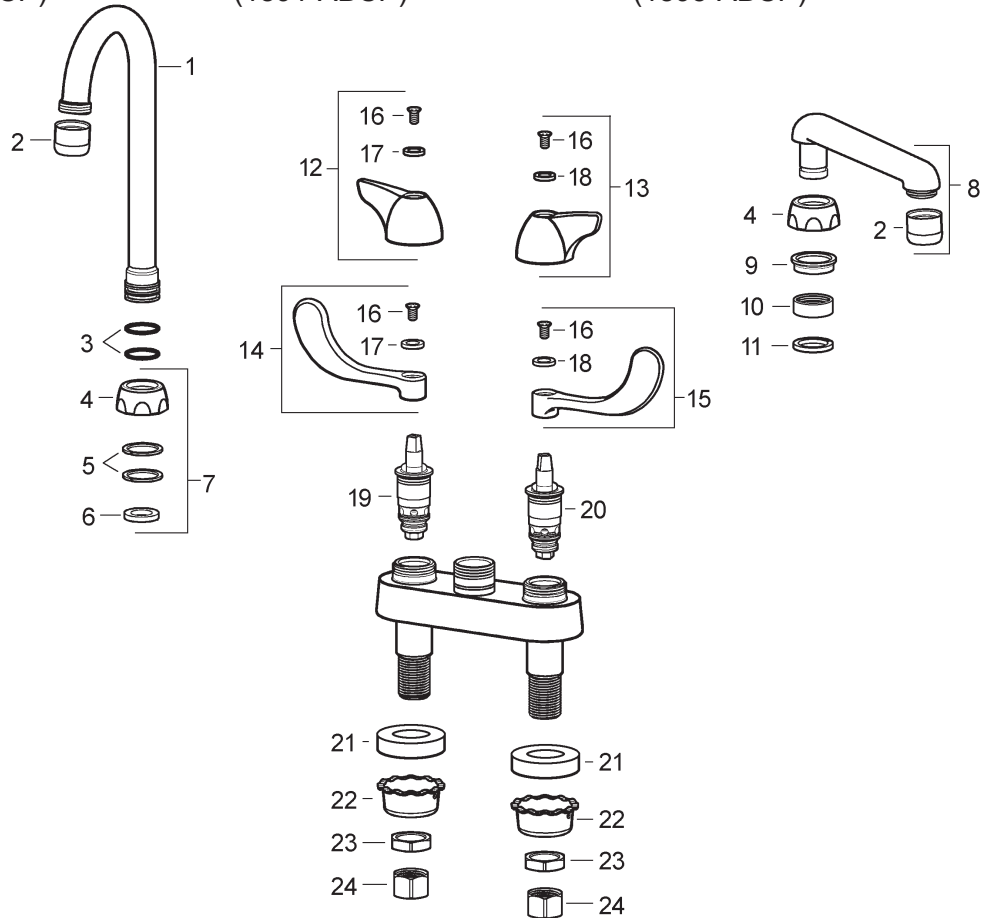

CHICAGO FAUCET

#55047
(895-317ABCP)

#51192
(1891-ABCP)

#51197
(1895-ABCP)

1	#45460	5-1/4" Gooseneck Swing/Rigid Spout	13	#46143	Cold Canopy Handle
2	#50010	2.2 GPM Fem Softflo Aerator	14	#46150	Hot 4" Institutional Handle
3	#05133E	O-Ring	15	#46151	Cold 4" Institutional Handle
4	#50926	Bonnet Nut	16	#12656	10-32 x 7/16 Flat Hex Head Screw
5	#51107	Split Washers	17	#51302	Red Index Button
6	#51108	Celcon Washer	18	#51303	Blue Index Button
7	#67015	Bonnet Nut & Washer Kit	19	#45534	LH Quatern Cartridge
8	#44890	6" Swing Spout with Aerator	20	#45533	RH Quatern Cartridge
9	#50925	Plastic Spacer	21	#56292	Spacer Washer
10	#44875	Spout Packing	22	#55784OEM	Deep Basin Rosette
11	#44876	Spout Split Ring	23	#83680	Brass Locknut
12	#46142	Hot Canopy Handle	24	#50846	1/2" Brass Supply Nut