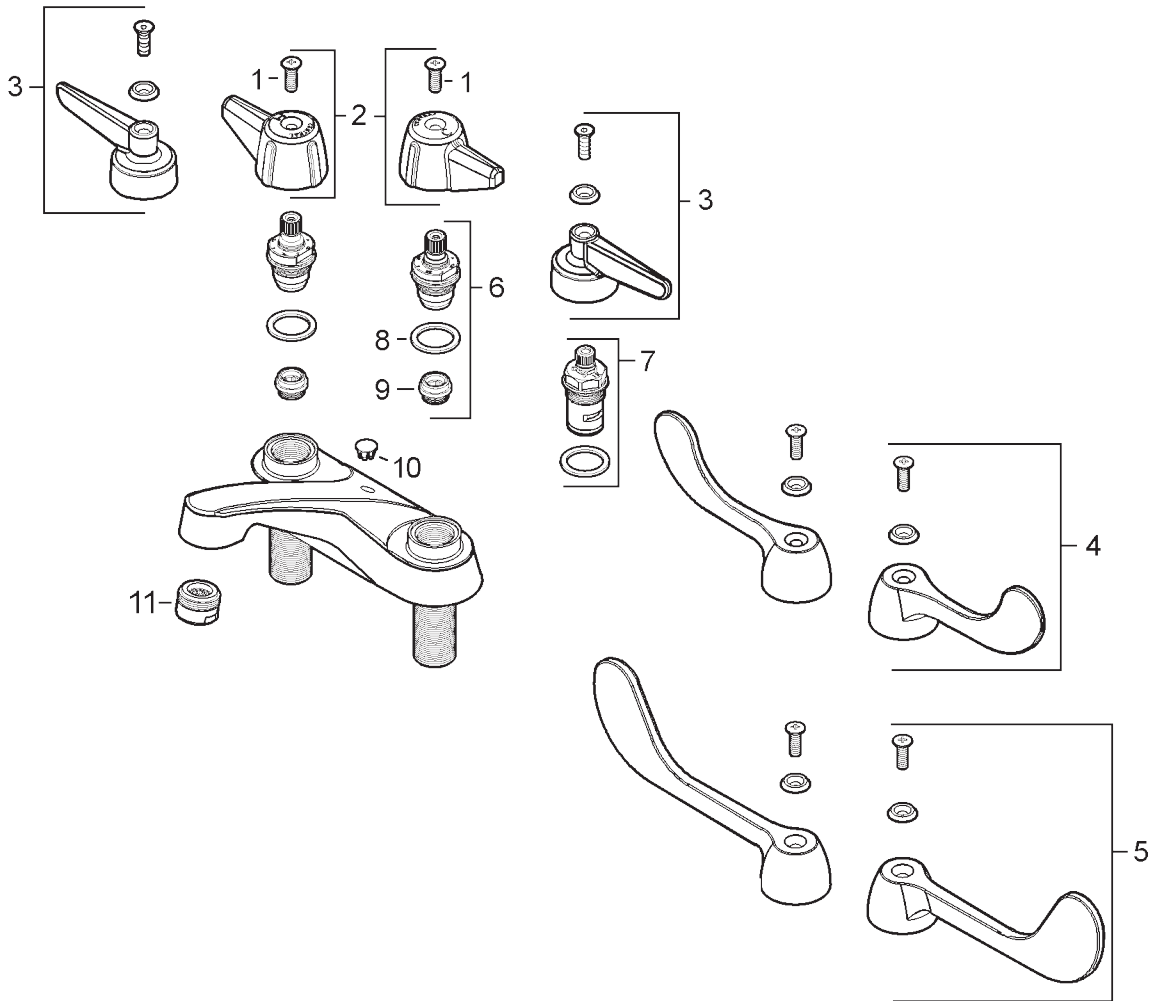

CENTRAL BRASS

Central Brass

#83442 (1137-A)

1	#12534	Phillips Oval Head Handle Screw	6	#04568K #45606K	RH Stem Assembly with Seat LH Stem Assembly with Seat
2	#46125 #46126	Canopy Handle - Hot Canopy Handle - Cold	7	#55639 #55402	Hot Ceramic Stem Assembly Cold Ceramic Stem Assembly
3	#12602 #12601	Lever Handle - Hot Lever Handle - Cold	8	#12557	Nylon Gasket
4	#46136 #46137	4" Wrist Handle - Hot 4" Wrist Handle - Cold	9	#53244	Seat
5	#46138 #46139	6" Wrist Handle - Hot 6" Wrist Handle - Cold	10	#12558	Brass Hole Button
			11	#12556	Male 1.5 GPM Aerator, 13/16-27